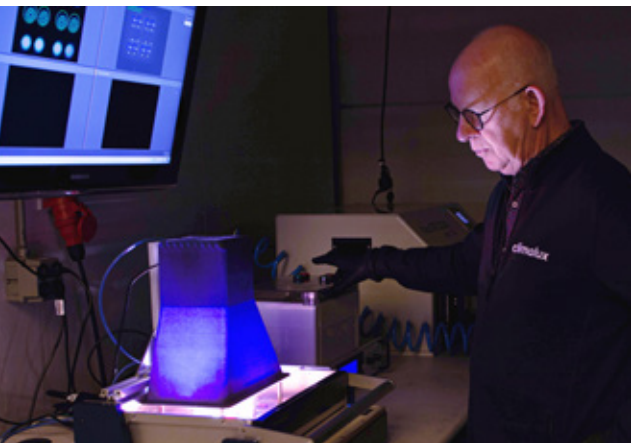

climalux

Made in Holland

The patented full-led grow light system from Climalux was developed in the Netherlands and is also produced in the Netherlands. As a result, developments from the market or specific requirements of the client can be responded to quickly and Climalux has full control over production and production times.

Do you have any questions about the Climalux full-led grow light system? Then please contact us.

Climalux

Zekkenstraat 31
3151 XP Hoek van Holland
The Netherlands

+31 (0)85 071 1020
sales@climalux.nu
www.climalux.nu