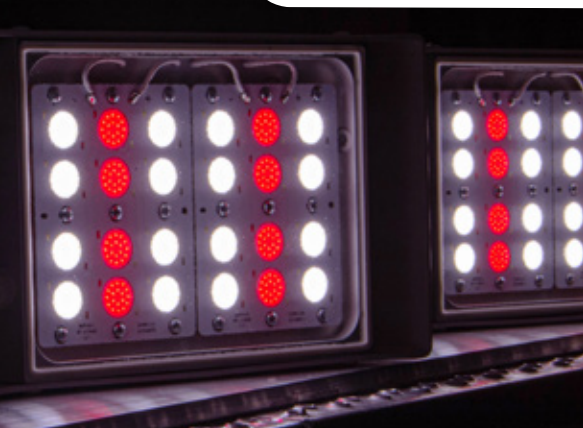

CLX V1000 full led grow light

The CLX V1000 full-LED grow light is composed of a dimmable led lighting unit and a vertical ventilation system. Heat and moisture are evenly distributed in the greenhouse. The grow light uses full spectrum light, which accurately simulates daylight. In addition, it is possible to separately control the light intensity and air circulation at each location in the greenhouse. By combining all these features, the CLX V1000 creates an optimal and stable microclimate around each plant, anywhere in the greenhouse.

Control the light intensity and air circulation separately for each location in the greenhouse.

Horticultural Control Unit

The Horticulture Control Unit is the heart of the Climalux full-LED grow light system. The module provides a connection between the horticultural computer and the grow light system. It allows the user to quickly adjust the lights and fans to any desired level and to anticipate weather conditions. Multiple group layouts can be made, with their own light intensity and air circulation. In this way it is possible to realize an even light level and an even greenhouse climate throughout the entire greenhouse, also along the gables.

Optimal production

The Climalux full-LED grow light system leads to higher production and a better, stronger and more stable crop in all parts of the greenhouse, due to the even distribution of heat and moisture through the vertical ventilation system, in combination with the dimmable light fixture. In addition, the grow lights offer a higher crop yield through the use of full spectrum light, which simulates daylight.